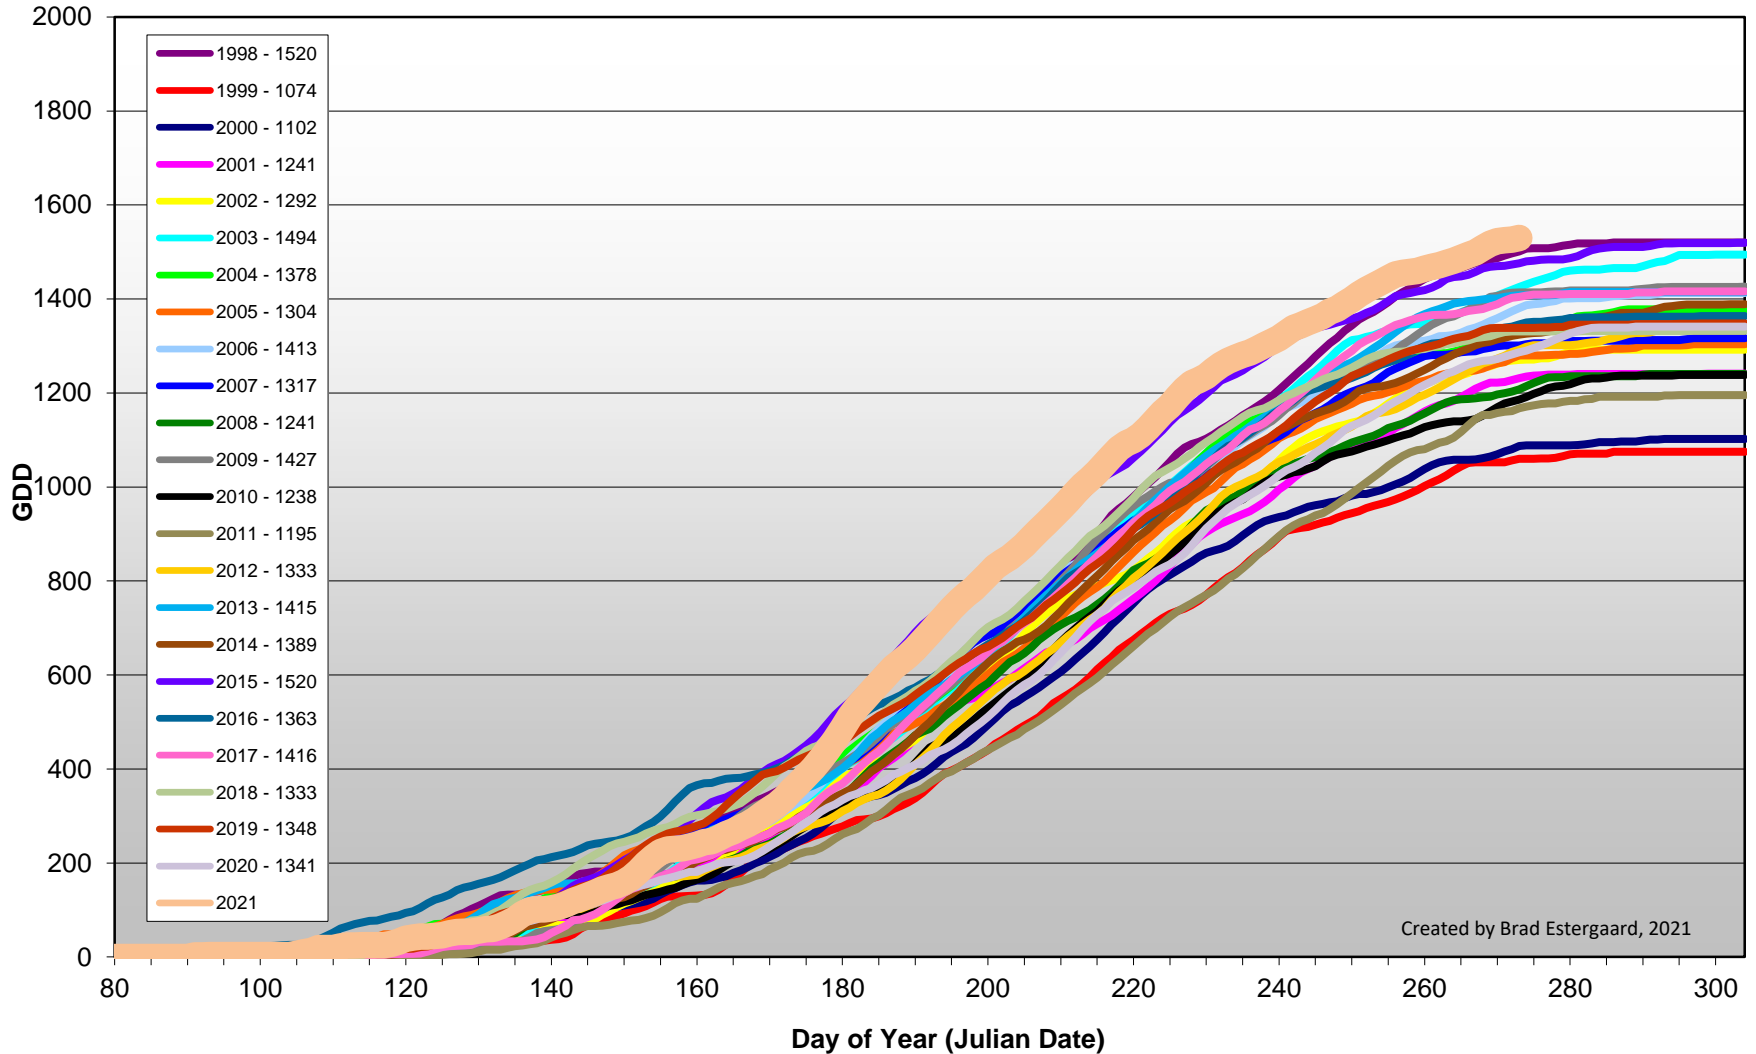

## Summerland - Total Monthly Growing Degree Days [SEPTEMBER] - 1998-2021

September

Created by Brad Estergaard, 2021

Month

# Summerland - Growing Degree Day Accumulation - 1998-2021

Created by Brad Estergaard, 2021

# Osoyoos - Total Monthly Growing Degree Days [SEPTEMBER] - 1998-2021

September

Created by Brad Estergaard, 2021

Month