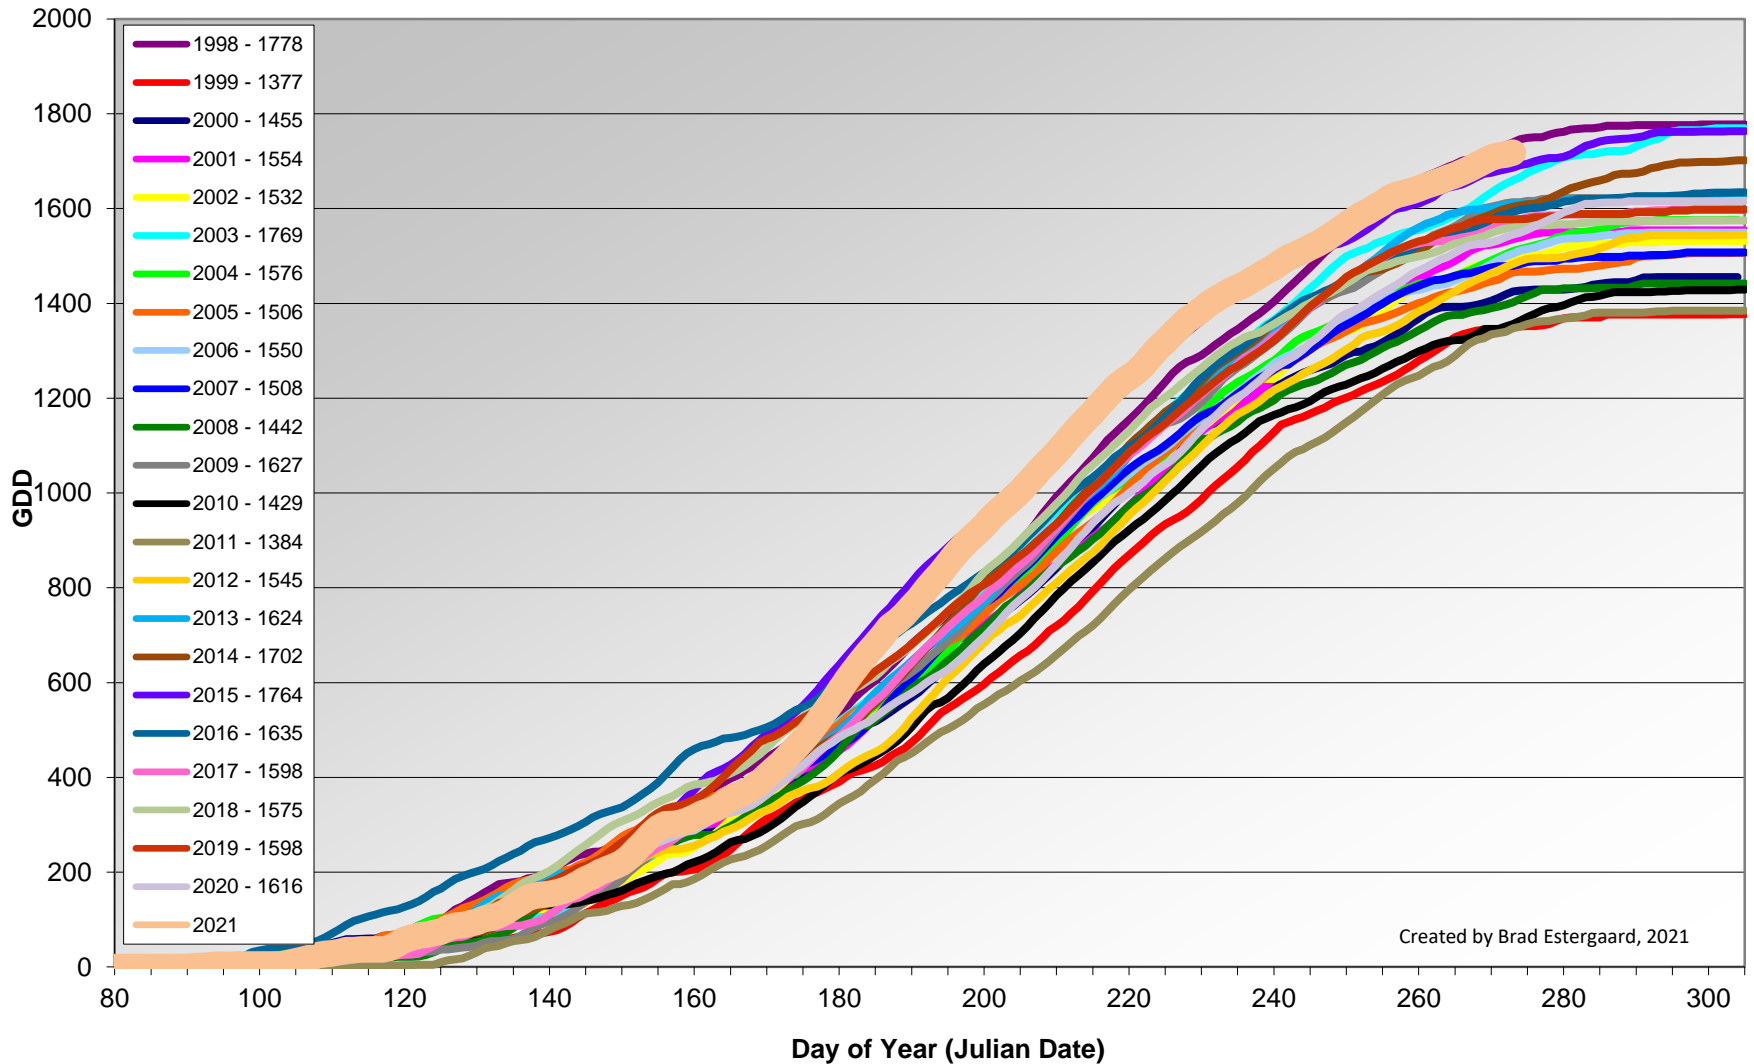

Osoyoos - Growing Degree Day Accumulation - 1998-2021

Created by Brad Estergaard, 2021