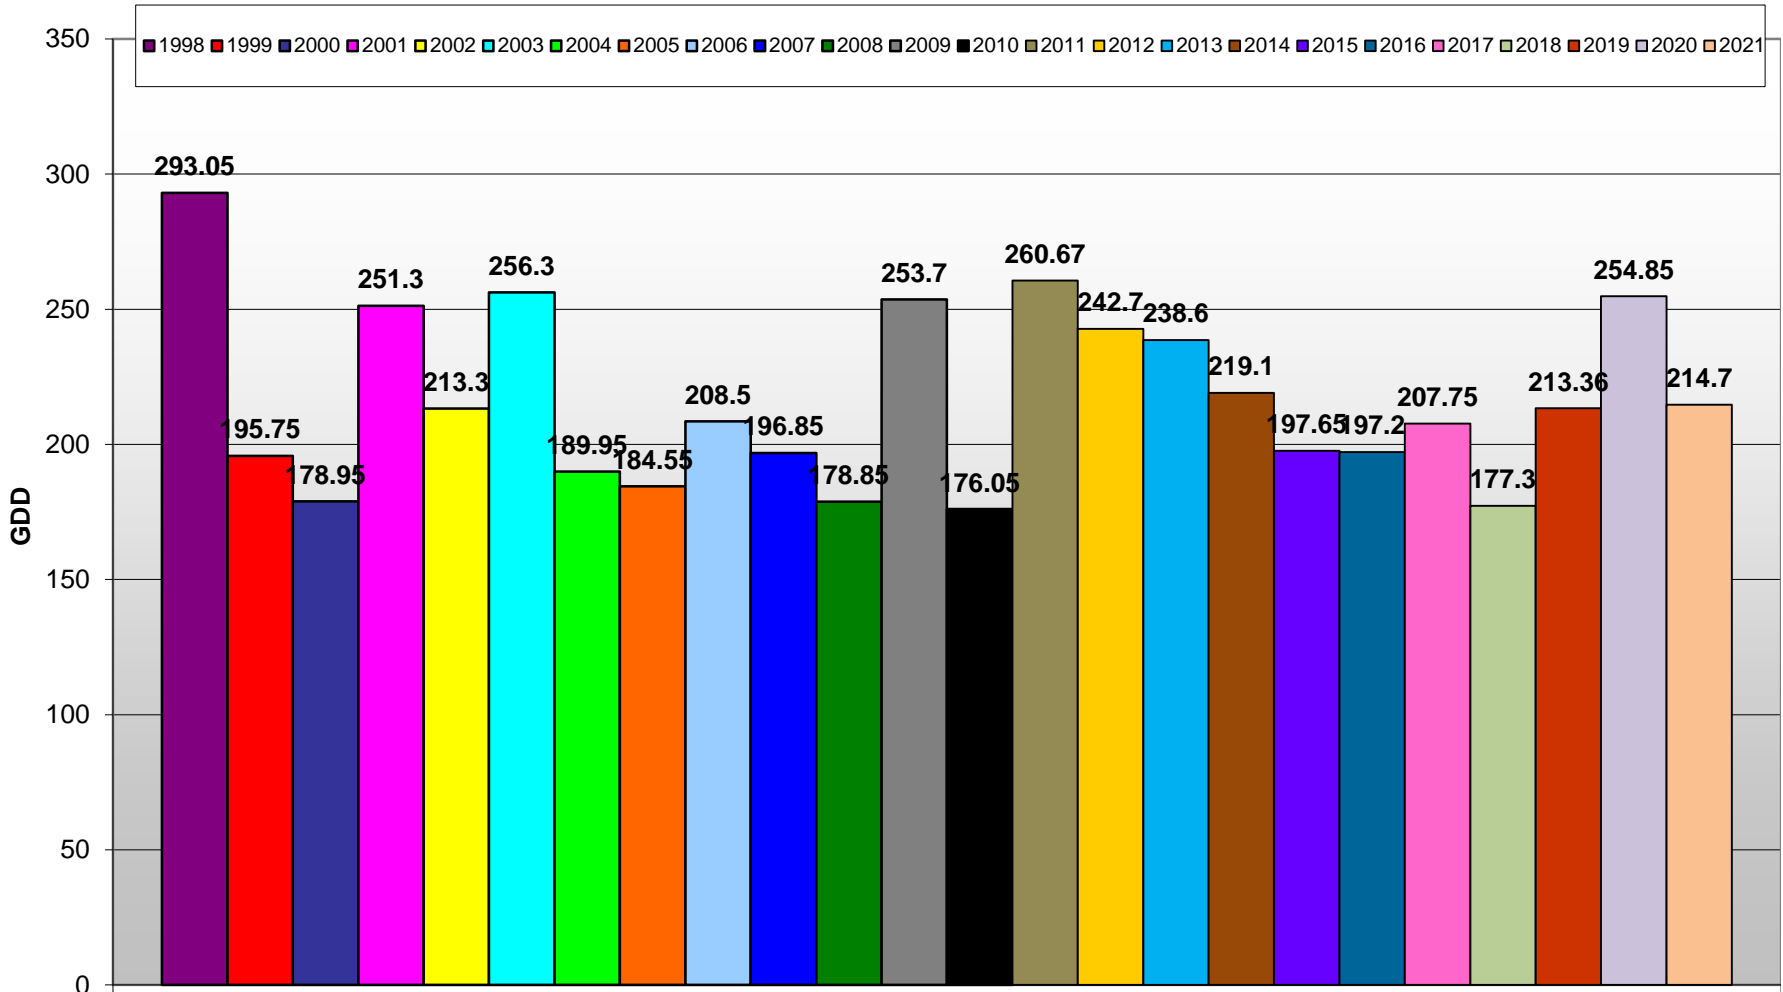

Osoyoos - Total Monthly Growing Degree Days [SEPTEMBER] - 1998-2021

September

Created by Brad Estergaard, 2021

Month