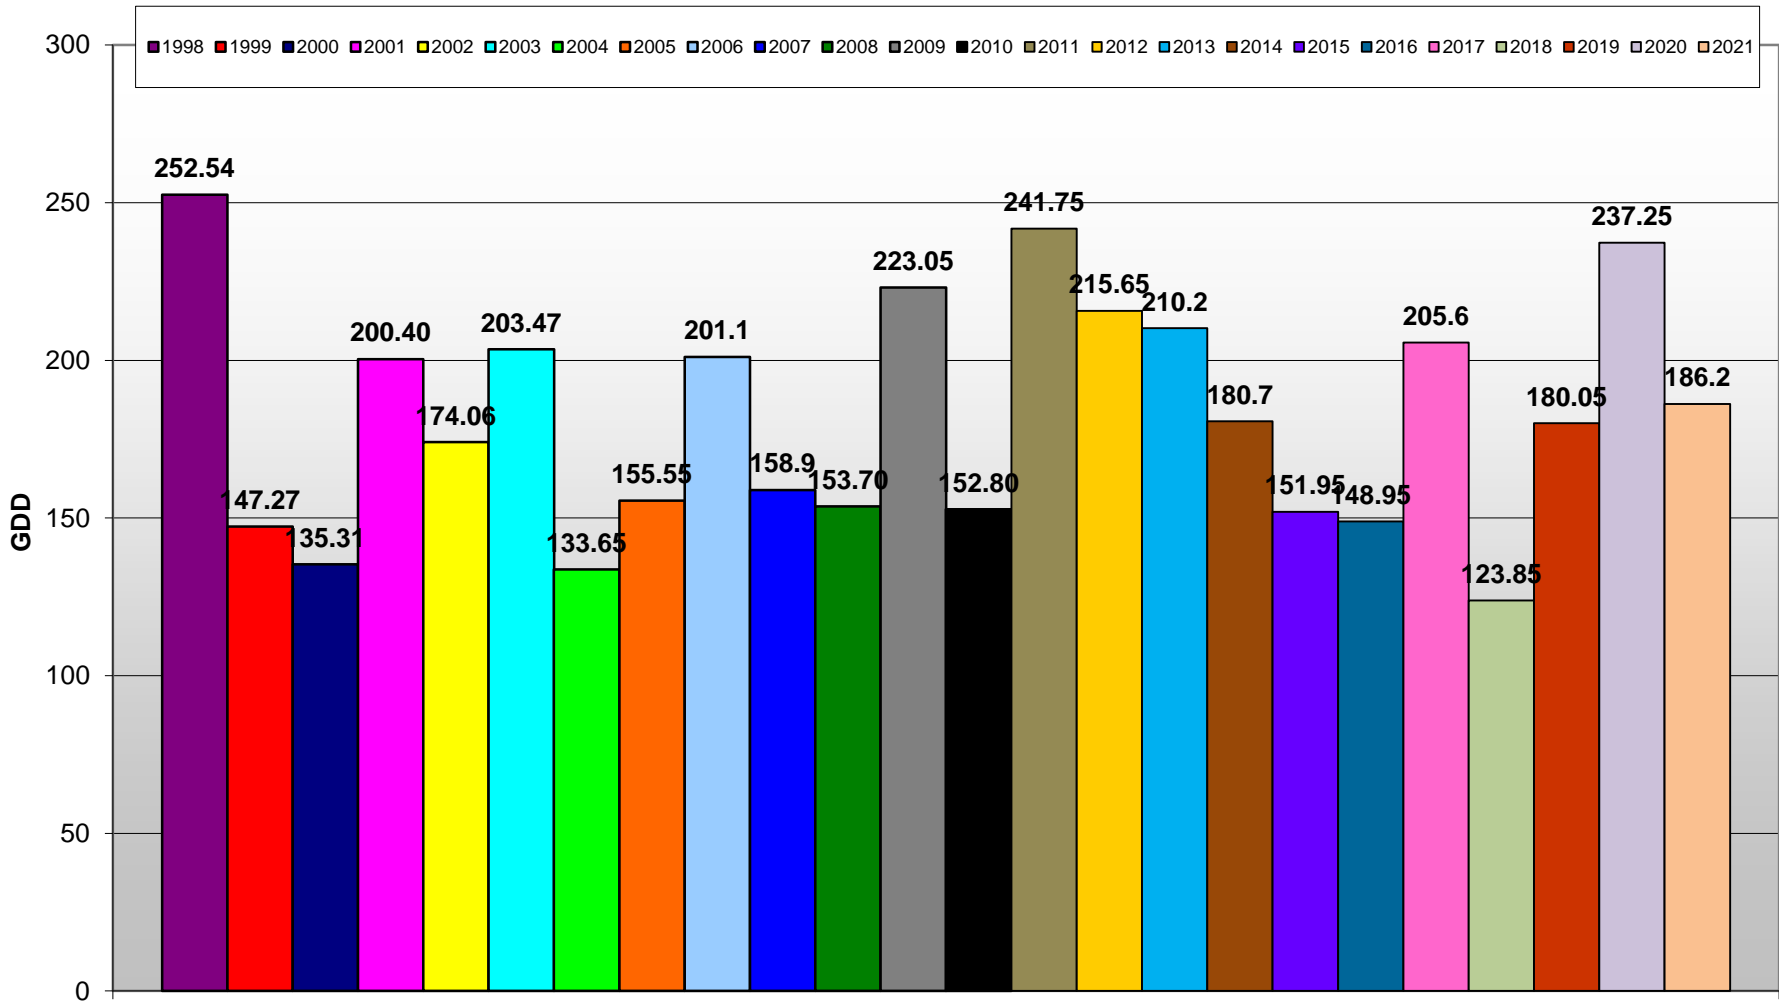

## Summerland - Total Monthly Growing Degree Days [SEPTEMBER] - 1998-2021

September

Created by Brad Estergaard, 2021

Month

# Summerland - Growing Degree Day Accumulation - 1998-2021

Created by Brad Estergaard, 2021