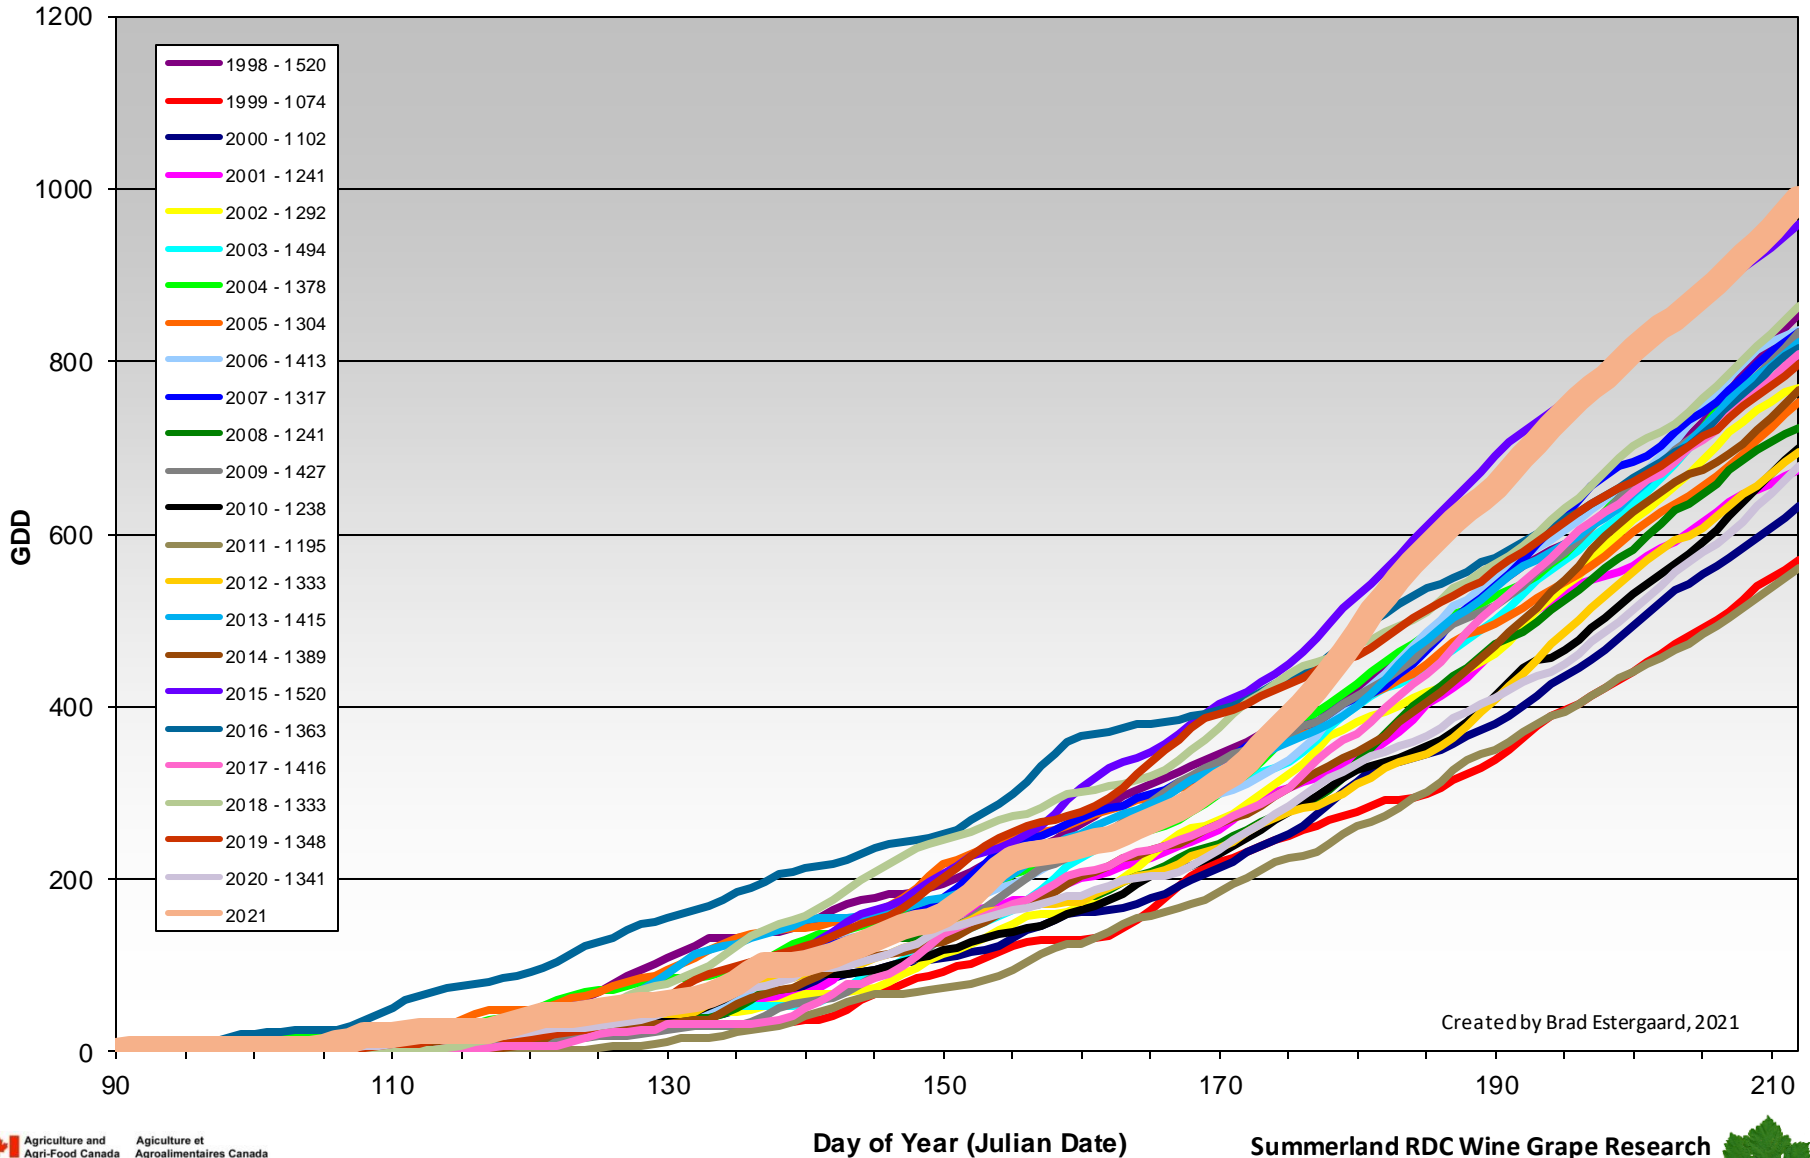

Summerland - Total Monthly Growing Degree Days [JULY] - 1998-2021

July

Created by Brad Estergaard, 2021

Month

Summerland - Growing Degree Day Accumulation - 1998-2021 - April through July

Created by Brad Estergaard, 2021

Summerland - Growing Degree Day Accumulation - 1998-2021

Created by Brad Estergaard, 2021

Osoyoos - Total Monthly Growing Degree Days [JULY] - 1998-2021

July

Created by Brad Estergaard, 2021

Month

Osoyoos - Growing Degree Day Accumulation - 1998-2021 - April through July