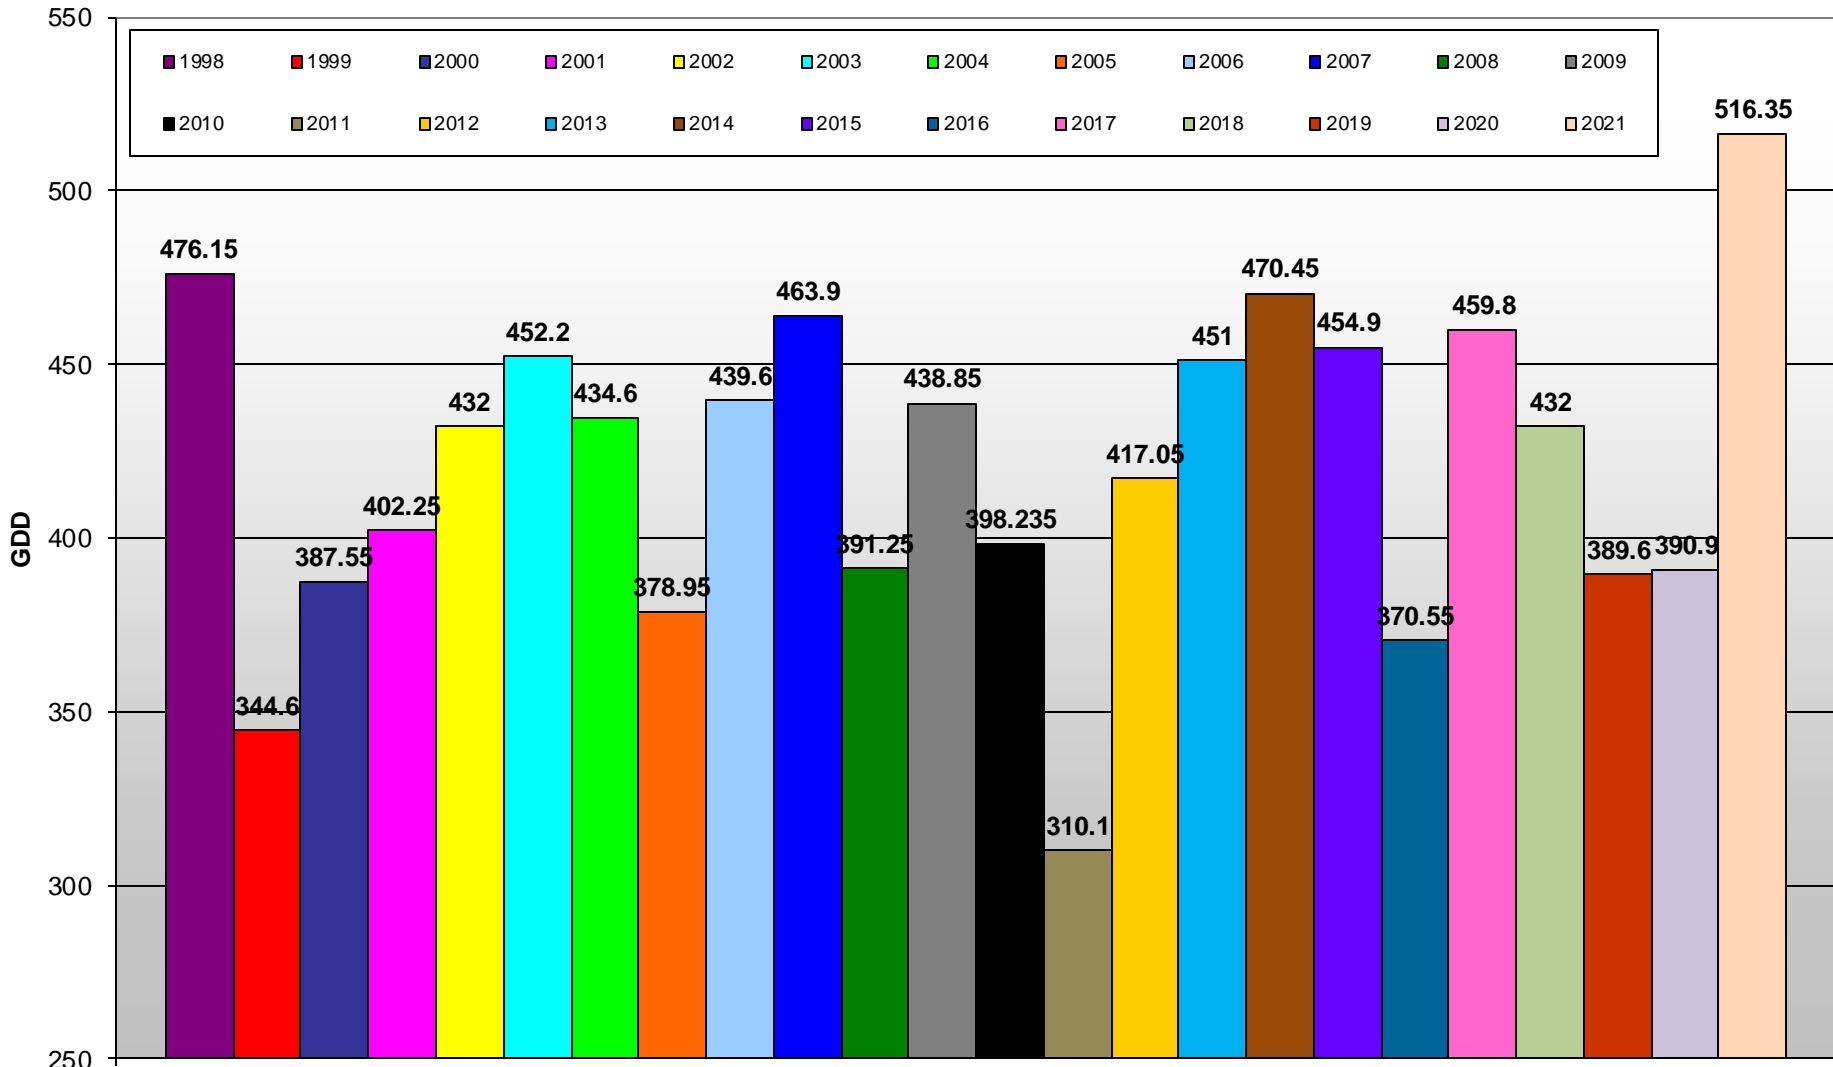

Summerland - Total Monthly Growing Degree Days [JULY] - 1998-2021

July

Created by Brad Estergaard, 2021

Month

Summerland - Growing Degree Day Accumulation - 1998-2021 - April through July

Created by Brad Estergaard, 2021

Summerland - Growing Degree Day Accumulation - 1998-2021

Created by Brad Estergaard, 2021

Osoyoos - Total Monthly Growing Degree Days [JULY] - 1998-2021

July

Created by Brad Estergaard, 2021

Month

Osoyoos - Growing Degree Day Accumulation - 1998-2021 - April through July