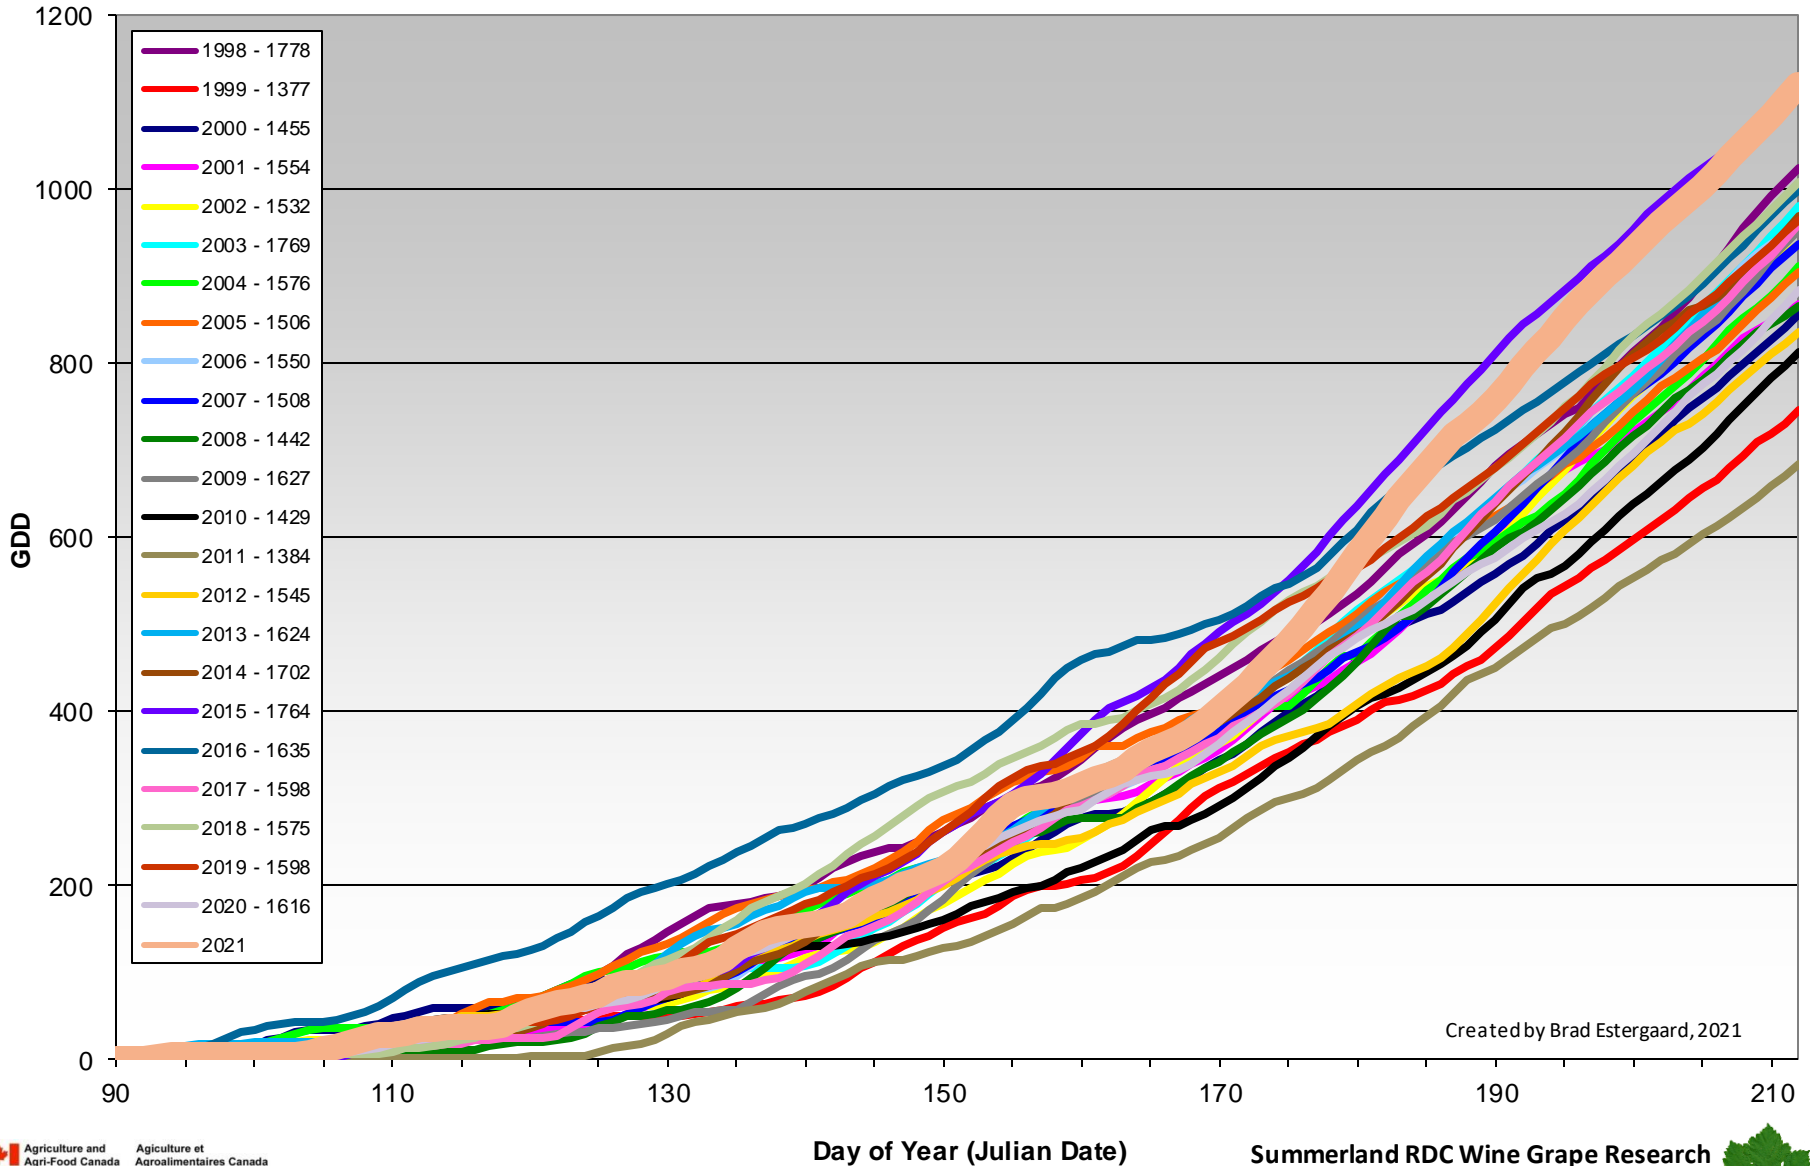

Summerland - Total Monthly Growing Degree Days [JULY] - 1998-2021

July

Created by Brad Estergaard, 2021

Month

Summerland - Growing Degree Day Accumulation - 1998-2021 - April through July

Created by Brad Estergaard, 2021

Summerland - Growing Degree Day Accumulation - 1998-2021

Created by Brad Estergaard, 2021

Osoyoos - Total Monthly Growing Degree Days [JULY] - 1998-2021

July

Created by Brad Estergaard, 2021

Month

Osoyoos - Growing Degree Day Accumulation - 1998-2021 - April through July