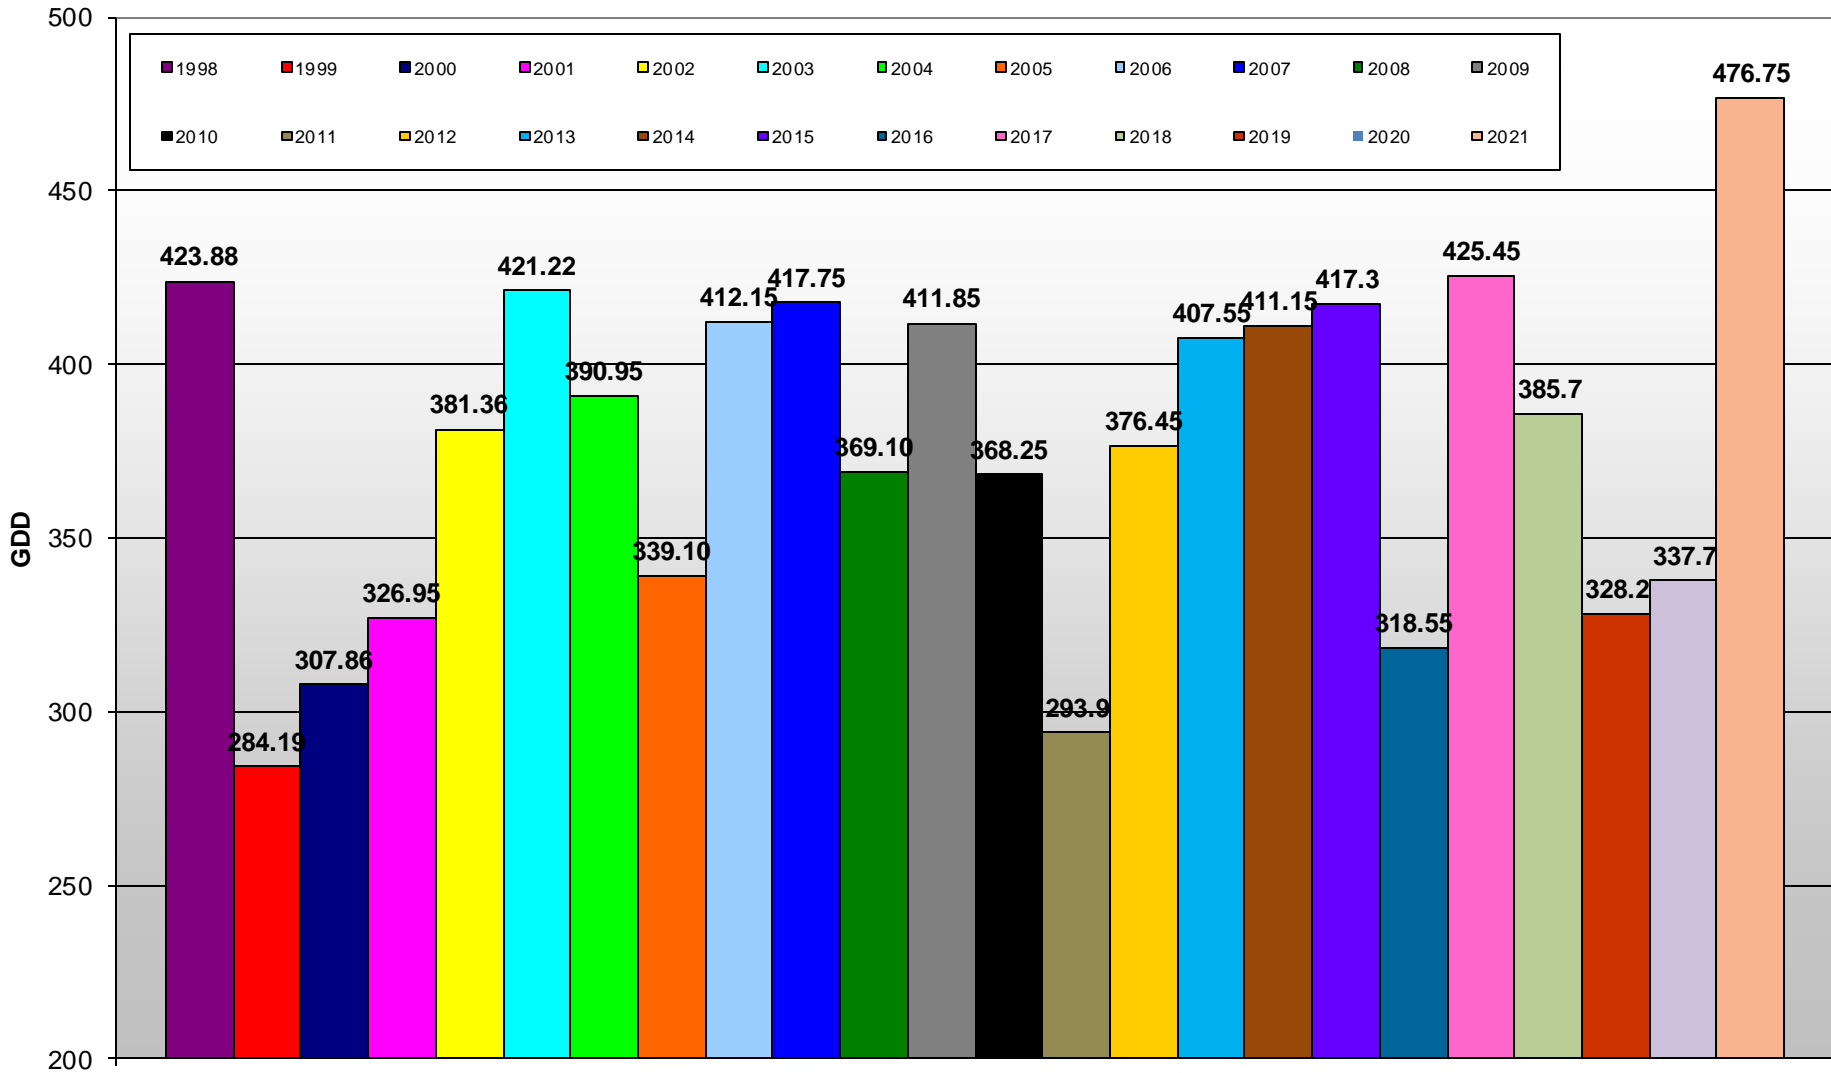

Summerland - Total Monthly Growing Degree Days [JULY] - 1998-2021

July

Created by Brad Estergaard, 2021

Month

Summerland - Growing Degree Day Accumulation - 1998-2021 - April through July

Created by Brad Estergaard, 2021

Summerland - Growing Degree Day Accumulation - 1998-2021

Created by Brad Estergaard, 2021

Osoyoos - Total Monthly Growing Degree Days [JULY] - 1998-2021

July

Created by Brad Estergaard, 2021

Month

Osoyoos - Growing Degree Day Accumulation - 1998-2021 - April through July