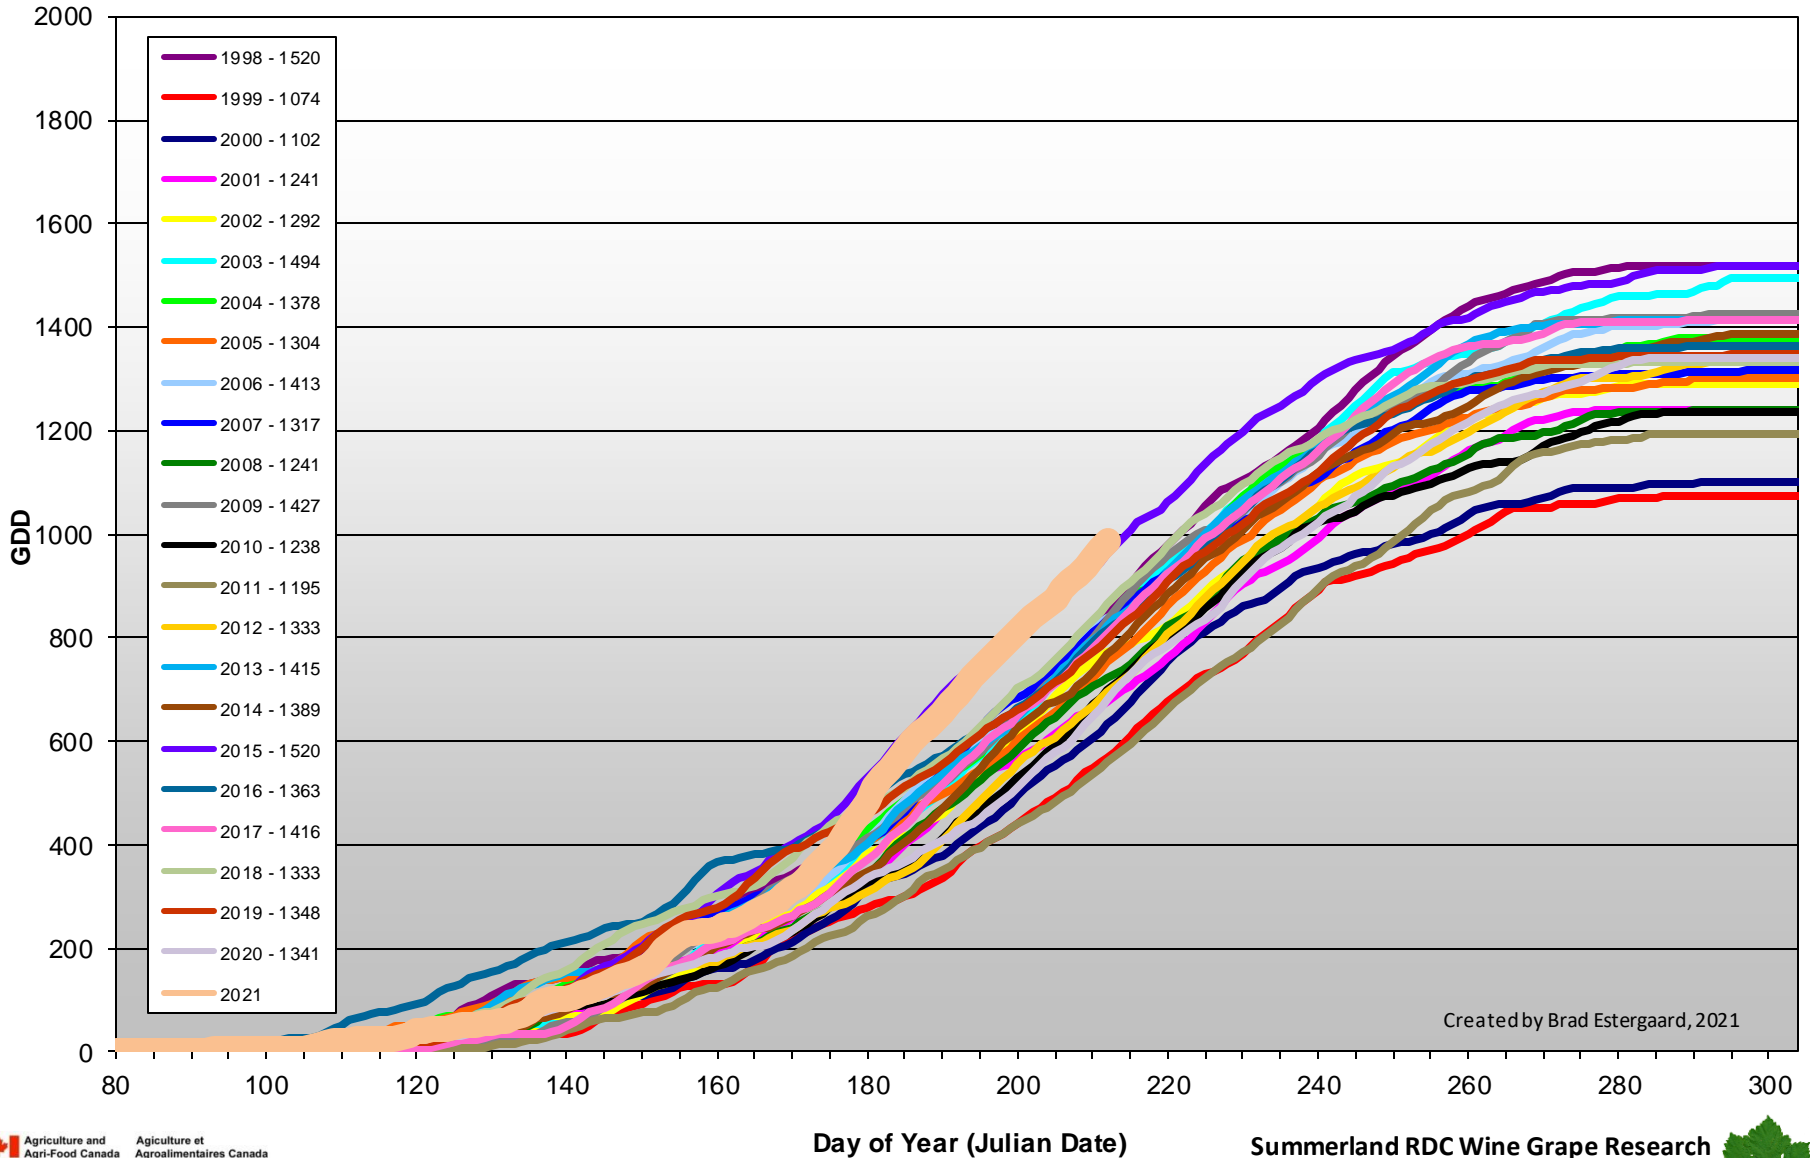

Summerland - Total Monthly Growing Degree Days [JULY] - 1998-2021

July

Created by Brad Estergaard, 2021

Month

Summerland - Growing Degree Day Accumulation - 1998-2021 - April through July

Created by Brad Estergaard, 2021

Summerland - Growing Degree Day Accumulation - 1998-2021

Created by Brad Estergaard, 2021

Osoyoos - Total Monthly Growing Degree Days [JULY] - 1998-2021

July

Created by Brad Estergaard, 2021

Month

Osoyoos - Growing Degree Day Accumulation - 1998-2021 - April through July